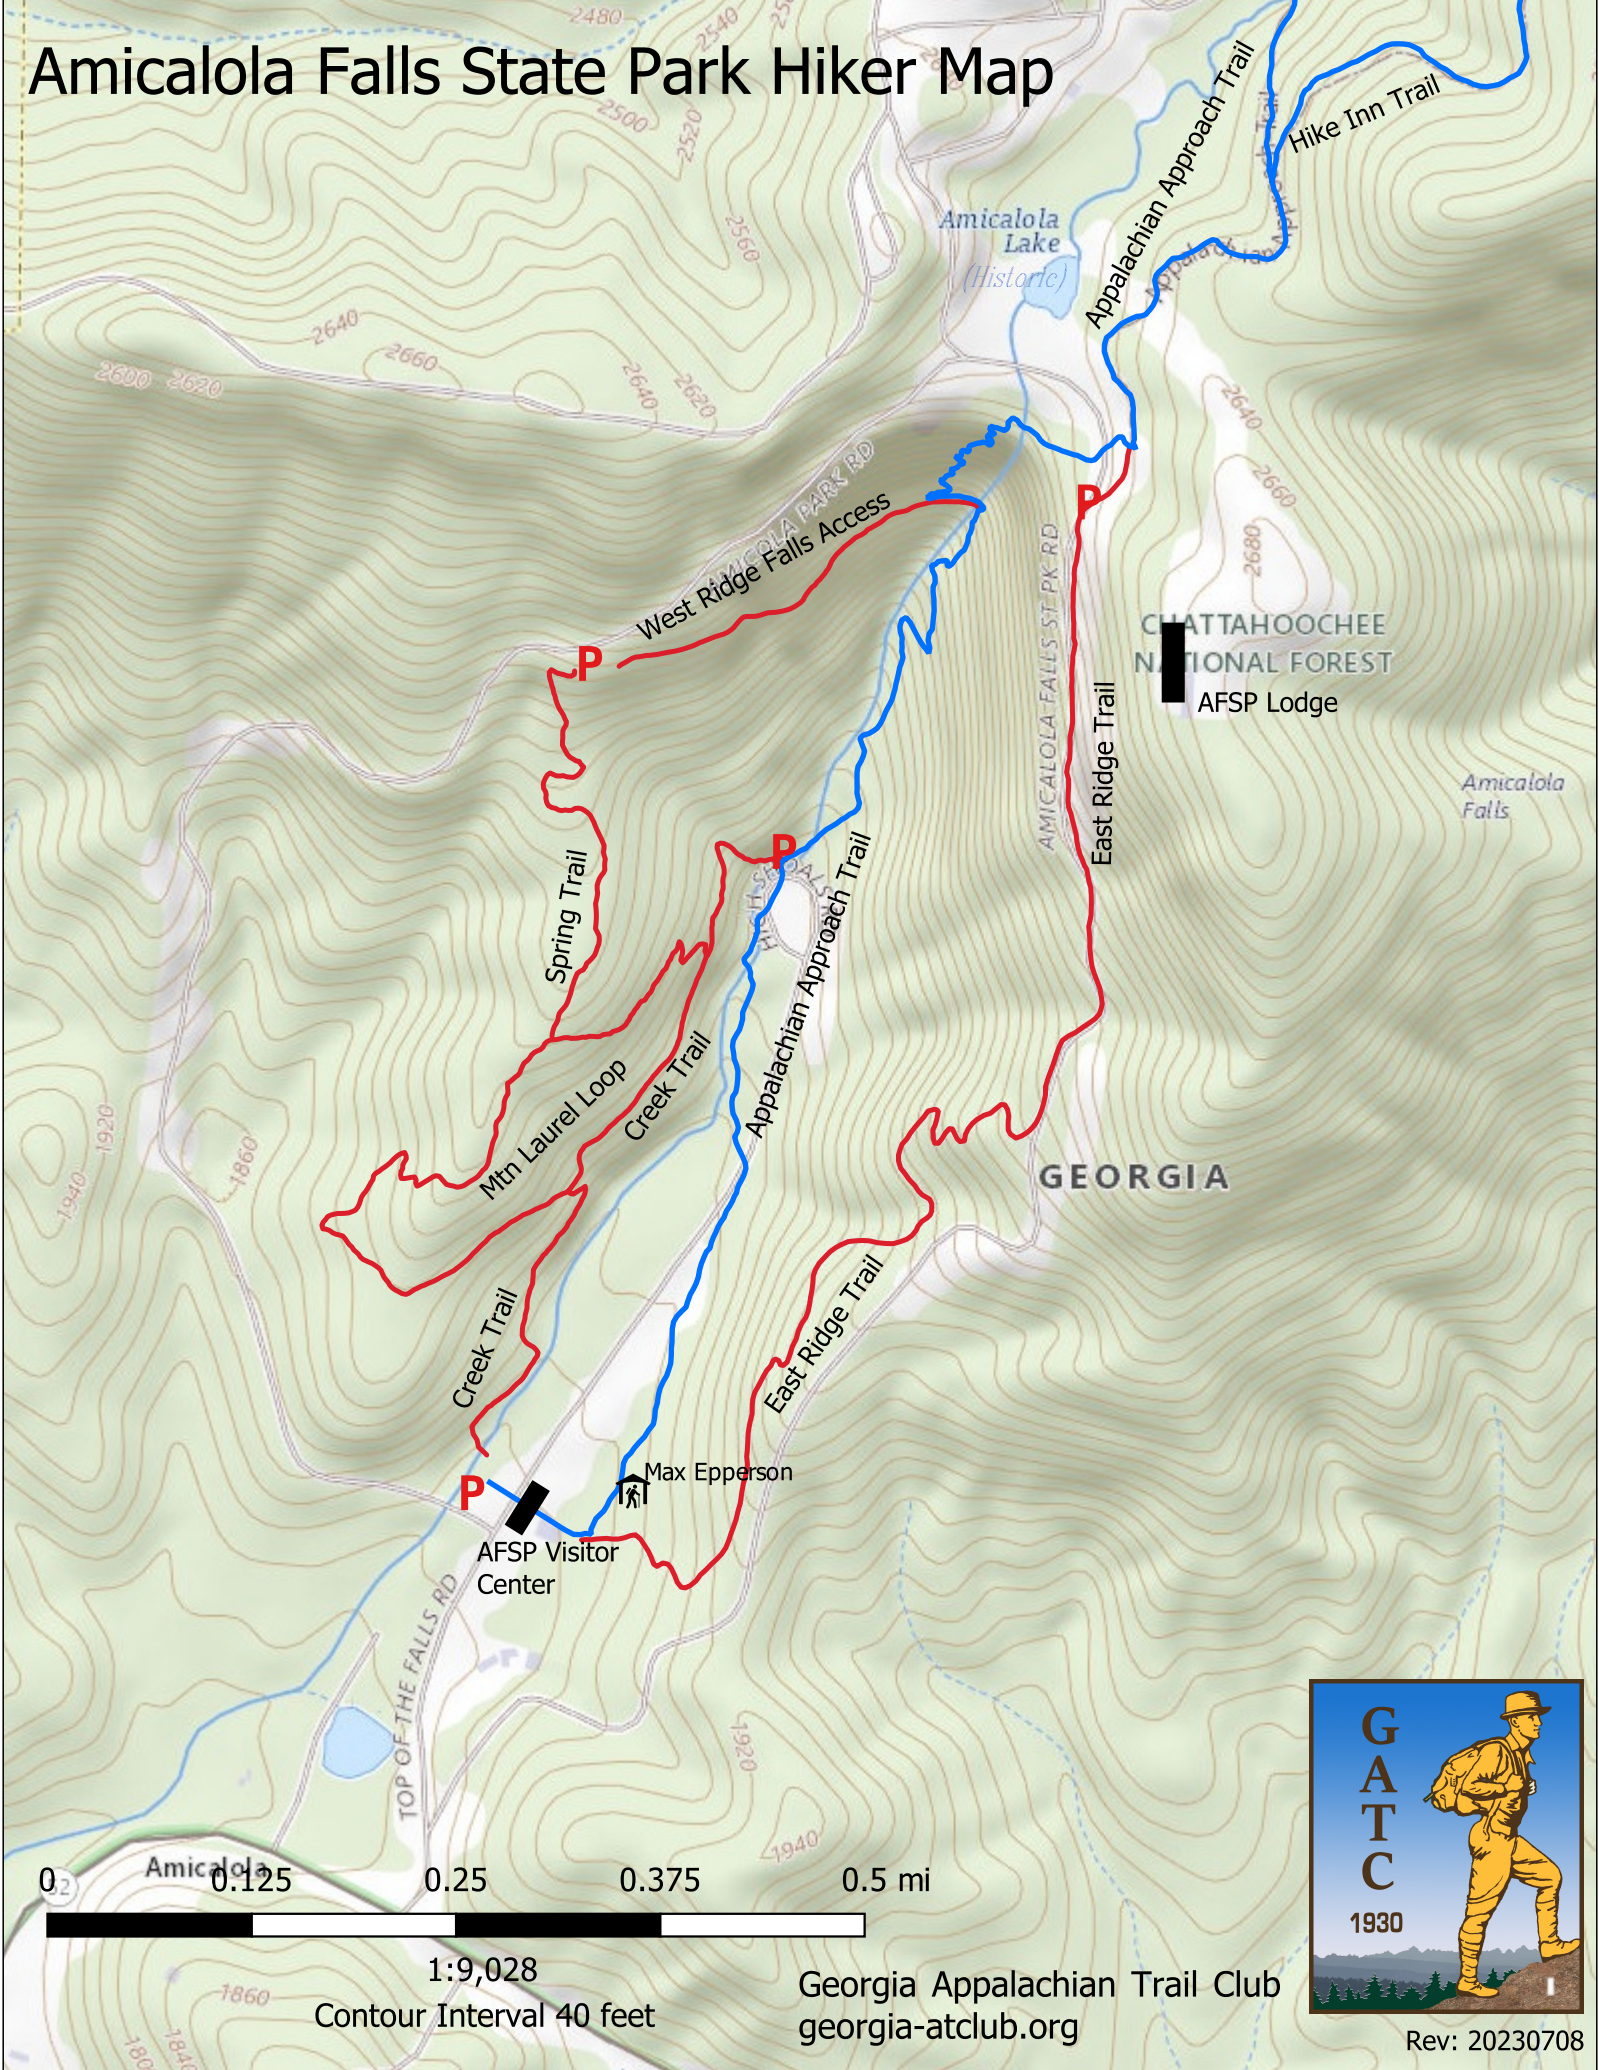

# Amicalola Falls State Park Hiker Map

0 0.125 0.25 0.375 0.5 mi

1:9,028  
Contour Interval 40 feet

Georgia Appalachian Trail Club  
georgia-atclub.org

Rev: 20230708